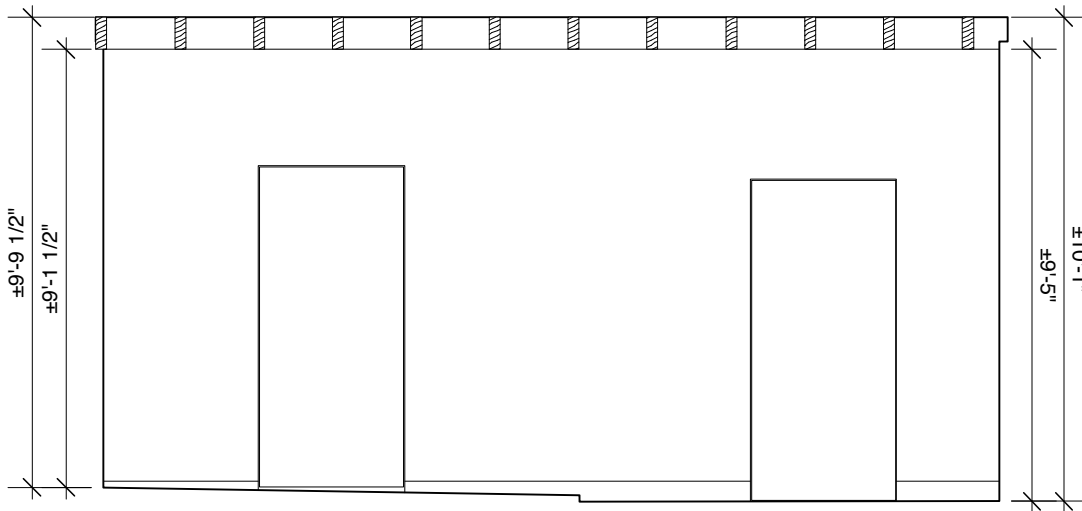

1

Floorplan

Scale: 1/4" = 1'-0"

Kate Harwood Design
650 6th Ave, Brooklyn, NY 11215
646.342.2525

Floorplan

OPEN SOURCE
306 17th Street
Brooklyn, NY 11215
11.09.2011

Drawing No.
1
of
3

- 1 north interior elevation
- 2 Scale: 1/4" = 1'-0"

- 2 south interior elevation
- 2 Scale: 1/4" = 1'-0"

1 west elevation
 3 Scale: 1/4" = 1'-0"

2 east elevation
 3 Scale: 1/4" = 1'-0"