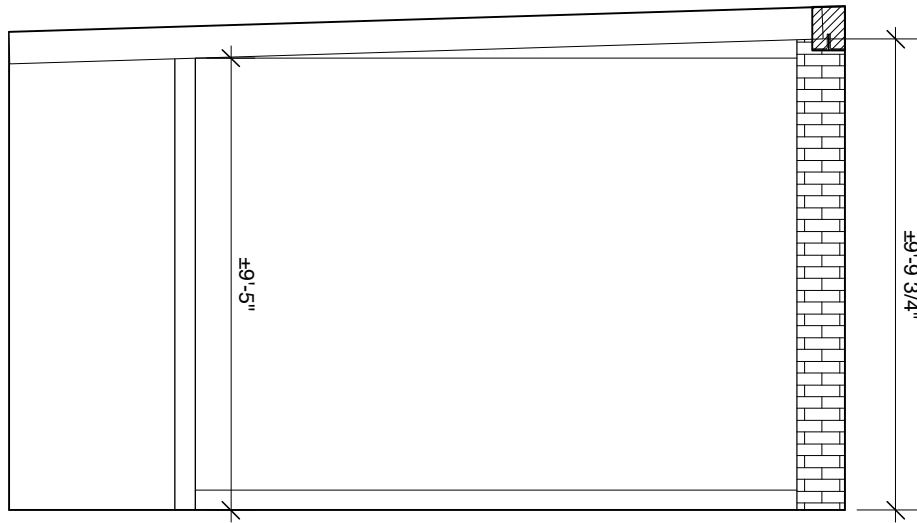

1

Floorplan

Scale: 1/4" = 1'-0"

Kate Harwood Design
650 6th Ave, Brooklyn, NY 11215
646.342.2525

Floorplan

OPEN SOURCE
306 17th Street
Brooklyn, NY 11215
11.09.2011

Drawing No.
1
of
3

- 1 north interior elevation
- 2 Scale: 1/4" = 1'-0"

- 2 south interior elevation
- 2 Scale: 1/4" = 1'-0"

1 west elevation
 3 Scale: 1/4" = 1'-0"

2 east elevation
 3 Scale: 1/4" = 1'-0"