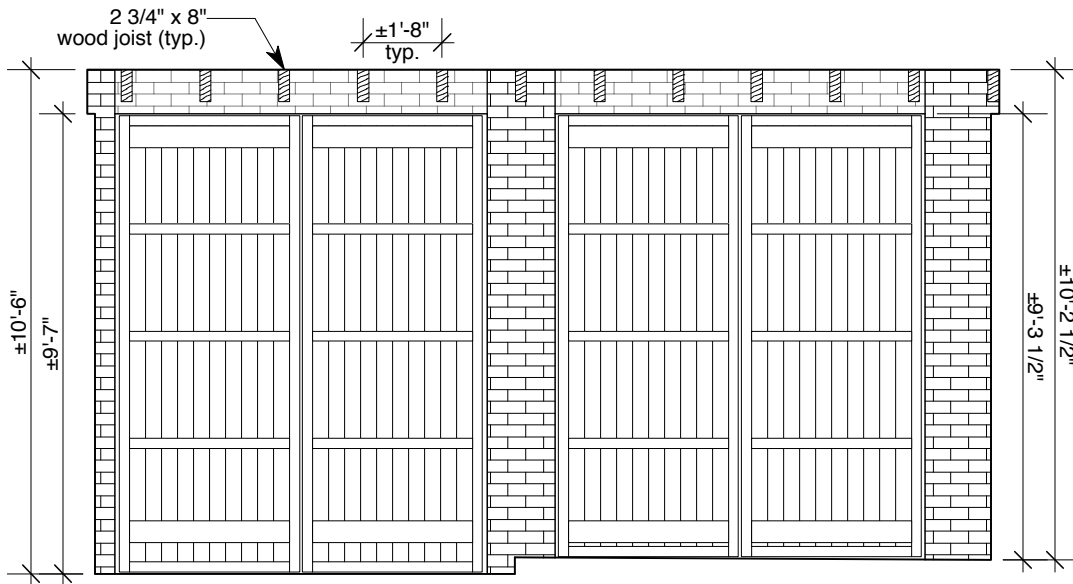

1

Floorplan

Scale: 1/4" = 1'-0"

Kate Harwood Design
650 6th Ave, Brooklyn, NY 11215
646.342.2525

Floorplan

OPEN SOURCE
306 17th Street
Brooklyn, NY 11215
11.09.2011

Drawing No.
1
of
3

- 1 north interior elevation
- 2 Scale: 1/4" = 1'-0"

- 2 south interior elevation
- 2 Scale: 1/4" = 1'-0"

1 west elevation
 3 Scale: 1/4" = 1'-0"

2 east elevation
 3 Scale: 1/4" = 1'-0"