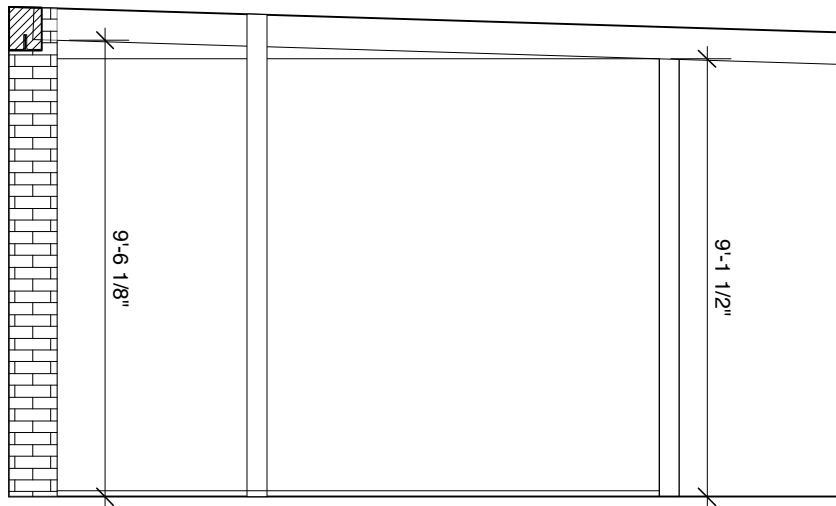

1

Floorplan

Scale: 1/4" = 1'-0"

Kate Harwood Design
650 6th Ave, Brooklyn, NY 11215
646.342.2525

Floorplan

OPEN SOURCE
306 17th Street
Brooklyn, NY 11215
11.09.2011

Drawing No.
1
of
3

- 1 north interior elevation
- 2 Scale: 1/4" = 1'-0"

- 2 south interior elevation
- 2 Scale: 1/4" = 1'-0"

1 west elevation
 3 Scale: 1/4" = 1'-0"

2 east elevation
 3 Scale: 1/4" = 1'-0"